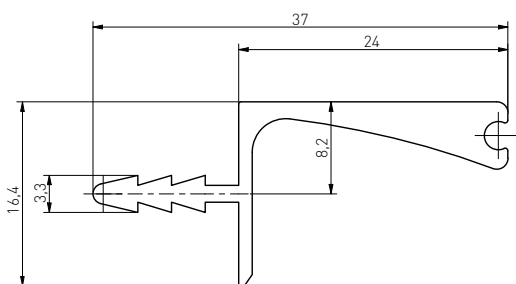

# rim profile VELLO

		 mm		
PA-VELLO-WN3M16-05	to cut	3000/16	aluminium	aluminium
PA-VELLO-WN3M18-05	to cut	3000/18	aluminium	aluminium
PA-VELLO-WN3M16-20M	to cut	3000/16	black matt	aluminium
PA-VELLO-WN3M18-20M	to cut	3000/18	black matt	aluminium
PA-VELLO-WN3M16-10	to cut	3000/16	white	aluminium
PA-VELLO-WN3M18-10	to cut	3000/18	white	aluminium
PA-VELLO-WN3M16-21	to cut	3000/16	gold	aluminium
PA-VELLO-WN3M18-21	to cut	3000/18	gold	aluminium