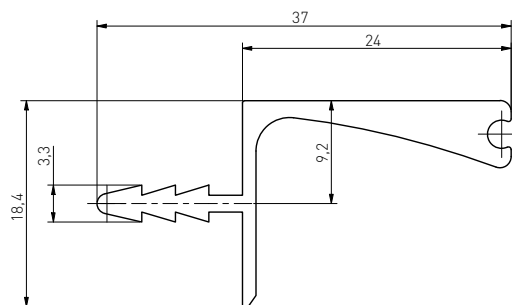

rim profile VELLO

		mm		
PA-VELLO-WN3M16-05	to cut	3000/16	aluminium	aluminium
PA-VELLO-WN3M18-05	to cut	3000/18	aluminium	aluminium
PA-VELLO-WN3M16-20M	to cut	3000/16	black matt	aluminium
PA-VELLO-WN3M18-20M	to cut	3000/18	black matt	aluminium
PA-VELLO-WN3M16-10	to cut	3000/16	white	aluminium
PA-VELLO-WN3M18-10	to cut	3000/18	white	aluminium
PA-VELLO-WN3M16-21	to cut	3000/16	gold	aluminium
PA-VELLO-WN3M18-21	to cut	3000/18	gold	aluminium

18 mm