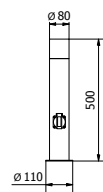

OS-LARGP40G-30
OS-LARGP40P-30
OS-LARGP36G-30