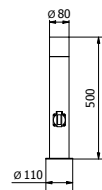

OS-LARGP40G-30
OS-LARGP40P-30
OS-LARGP36G-30