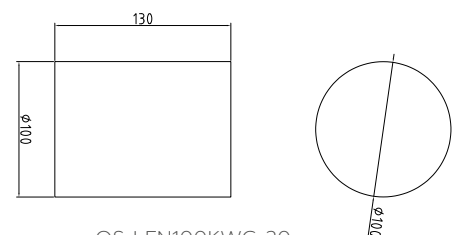

NEW

OS-LEN100KKG-30

OS-LEN100OKG-30

OS-LEN100OKG-30

OS-LEN100KKG-30

OS-LEN100KKG-30	max 35 W	grey	5902801337499
OS-LEN100OKG-30			5902801337383

MISSOURI

A modern LED fixture with an adjustable light angle will look the best on the fronts of buildings. Thanks to the movable flaps, you can freely adjust the direction of the light, creating an interesting and visually attractive lighting effect - click and check what possibilities it offers.