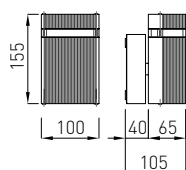

LD-SILVAGU10J-80
LD-SILVAGU10J-20