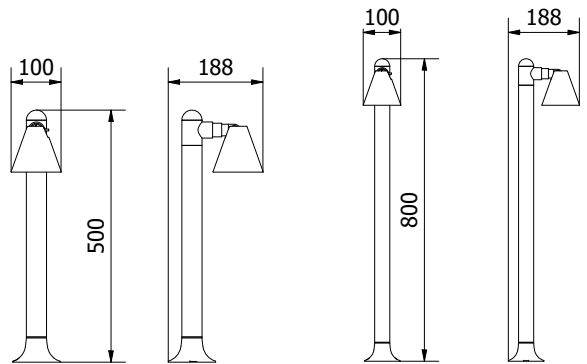

OS-USTIP40-30

OS-USTIP80-30