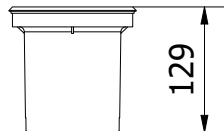

ON-BETAOGU10RK-06	max 50 W	inox	5902801335341
ON-BETAKGU10RK-06			5902801335488