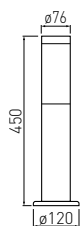

OS-MILA45P-00