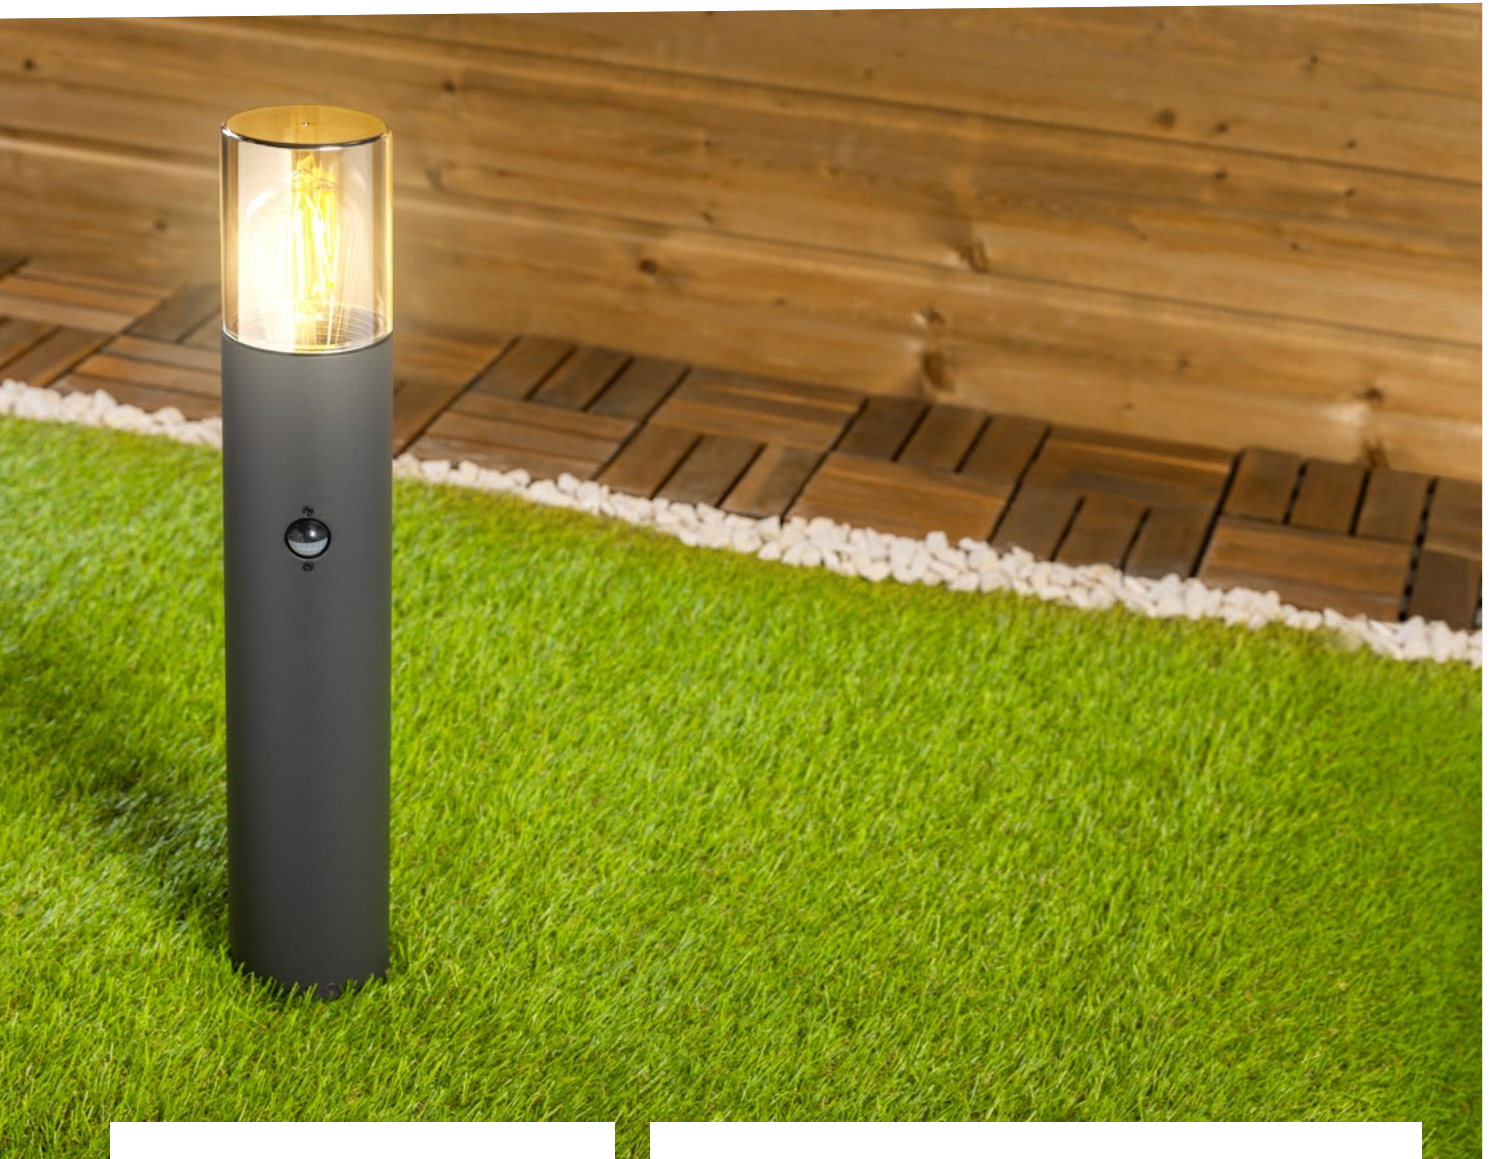

Thanks to the use of the PIR motion sensor, paths in the garden will be illuminated only when necessary, thus saving electricity consumption. The PIR (infrared) motion sensor detects human body heat, and if it is within the detection range of the sensor, the device will work.