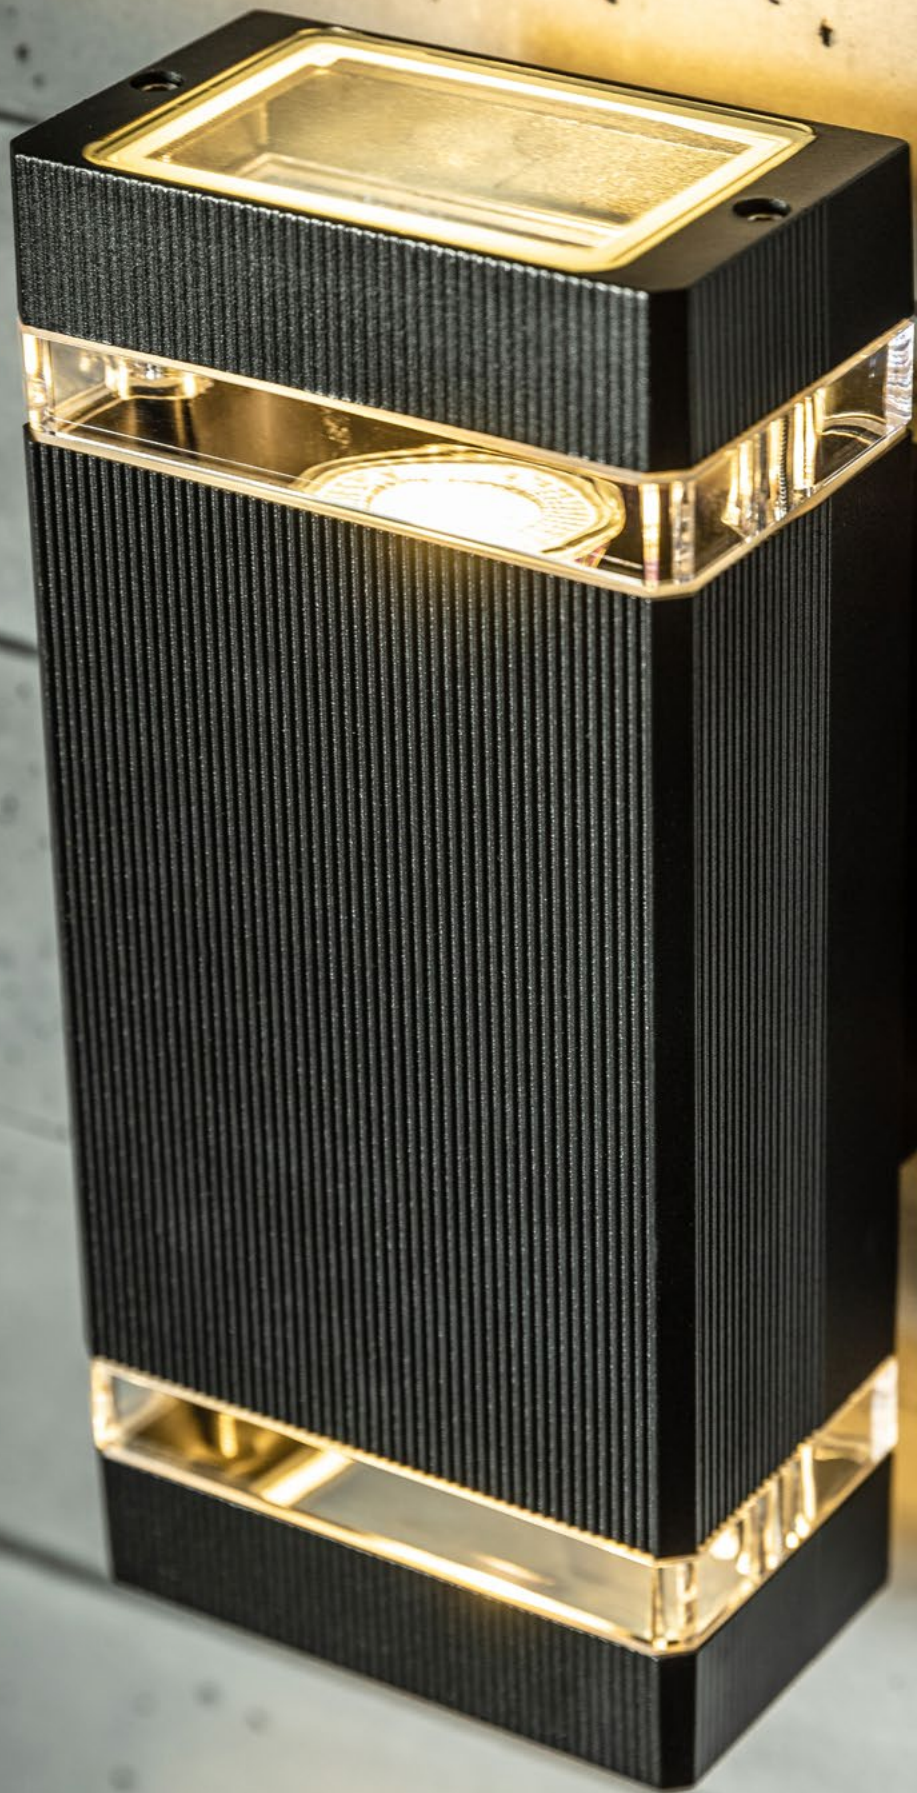

NESSA

A facade sconce, characterized by a modern design, is an elegant solution for single-family houses and modern housing estates.

The lamp is made of the highest quality materials and it has an IP54 protection rating. It works great as property lighting, not only illuminating it, but also giving it a magical atmosphere.

LD-NESSAGU10D-20

LD-NESSAGU10D-80

Nessa comes in one-way and two-way variants.

LD-NESSAGU10J-20

LD-NESSAGU10J-80

LD-NESSAGU10J-80
LD-NESSAGU10J-20

LD-NESSAGU10D-80
LD-NESSAGU10D-20

			
LD-NESSAGU10J-80	50 W	grey	5901867122230
LD-NESSAGU10J-20	50 W	black	5901867122254
LD-NESSAGU10D-80	max 2x 50 W	grey	5901867122193
LD-NESSAGU10D-20	max 2x 50 W	black	5901867122216