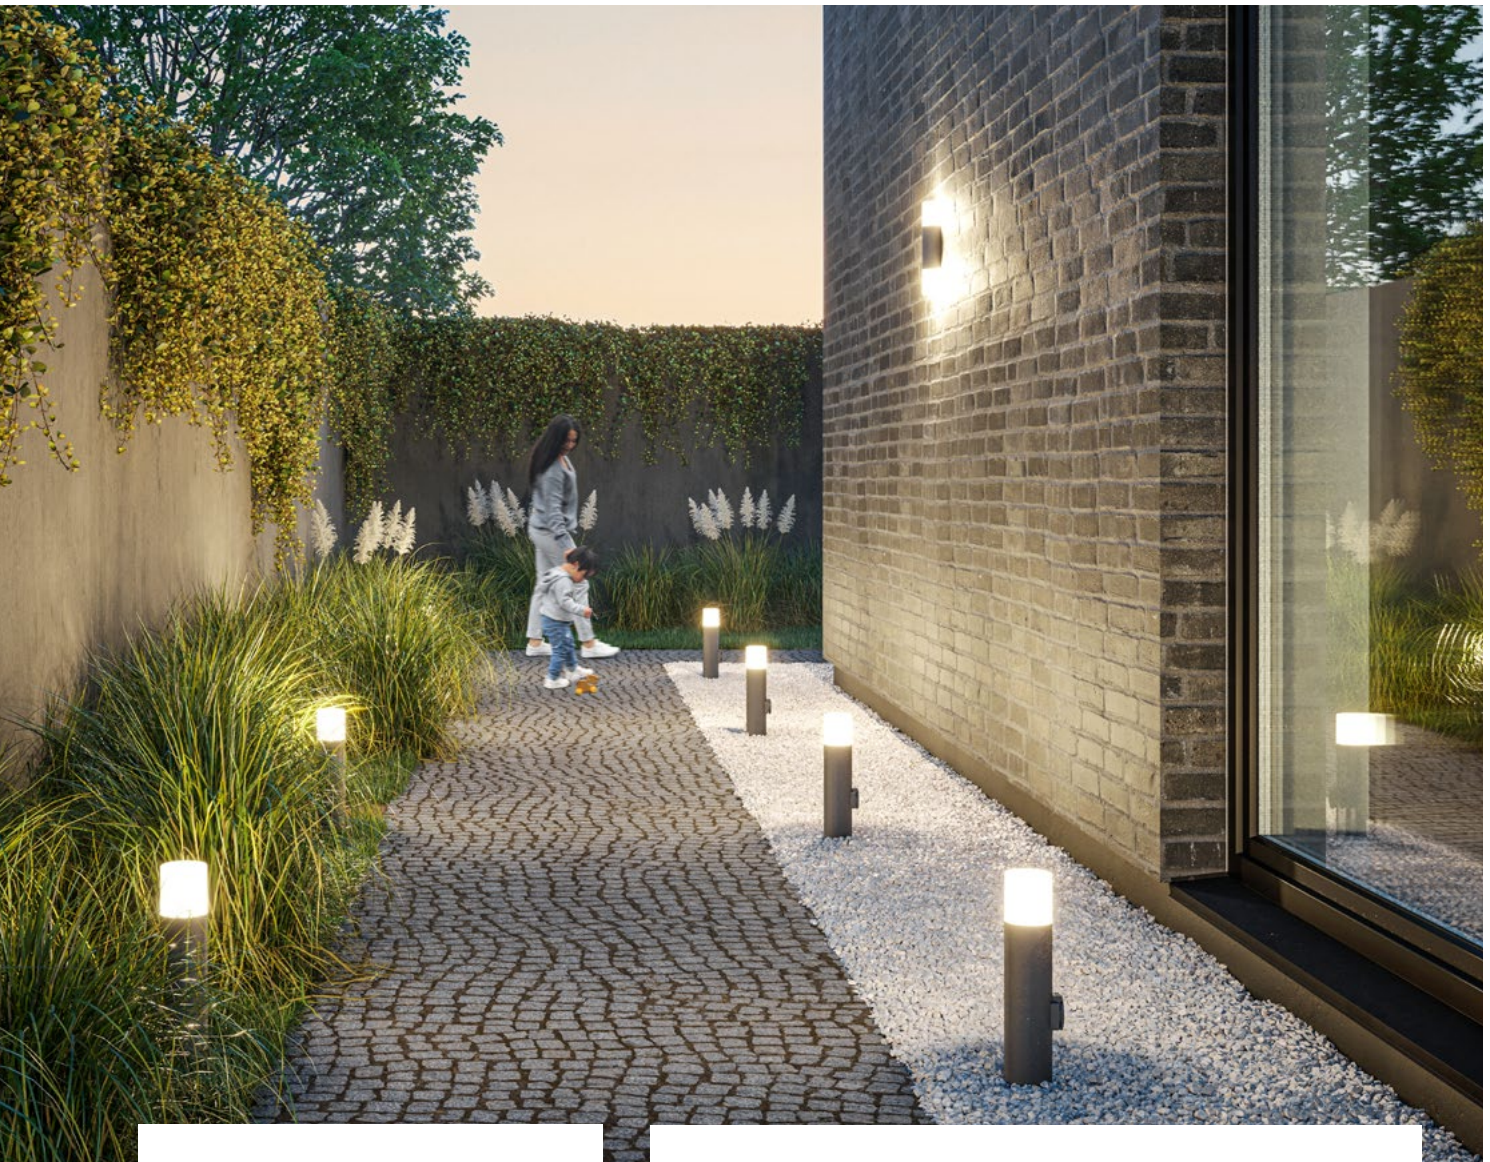

The wall lamp equipped with a PIR motion sensor will be perfect when mounted at the front door. The PIR (infrared) motion sensor detects human body heat, and if it is within the detection range of the sensor, the device will work.