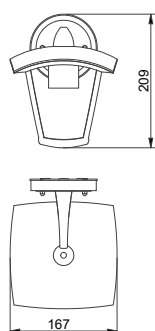

OS-MARINADA-00