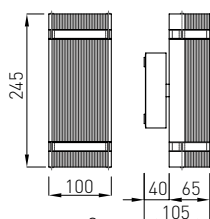

LD-SILVAGU10J-80
LD-SILVAGU10J-20

LD-SILVAGU10J-80	max 50 W	grey	5901867122117
LD-SILVAGU10J-20	max 50 W	black	5901867122131
LD-SILVAGU10D-80	max 2x 50 W	grey	5901867122155
LD-SILVAGU10D-20	max 2x 50 W	black	5901867122179