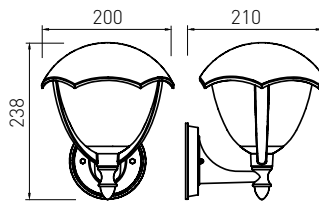

OS-GRA0UA-00