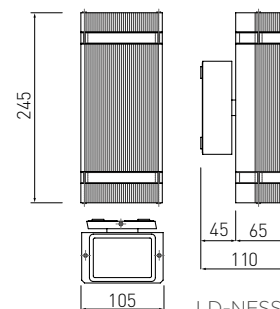

LD-NESSAGU10D-20

LD-NESSAGU10D-80

Nessa comes in one-way and two-way variants.

LD-NESSAGU10J-20

LD-NESSAGU10J-80

LD-NESSAGU10J-80
LD-NESSAGU10J-20

LD-NESSAGU10D-80
LD-NESSAGU10D-20

			
LD-NESSAGU10J-80	50 W	grey	5901867122230
LD-NESSAGU10J-20	50 W	black	5901867122254
LD-NESSAGU10D-80	max 2x 50 W	grey	5901867122193
LD-NESSAGU10D-20	max 2x 50 W	black	5901867122216