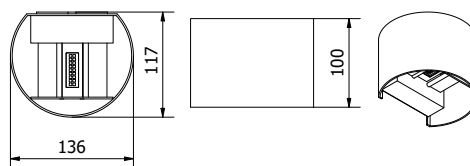

LD-MISS7WOC-NB
LD-MISS7WOS-NB