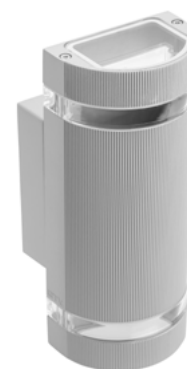

LD-SILVAGU10J-80