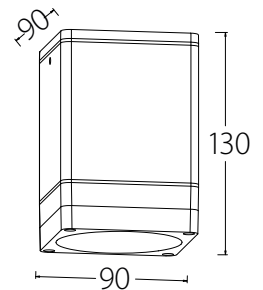

NEW

OS-RIV102KKG-30

OS-RIV102OKG-30

OS-RIV102OKG-30

OS-RIV102KKG-30

OS-RIV102KKG-30	max 35 W	grey	5902801337468
OS-RIV102OKG-30			5902801337451

Lento ceiling fitting is a modern line of lighting for stylish and elegant interiors. Its refined character fantastically complements modern and minimalist arrangements, it also fits into interiors in a loft and uncomplicated Scandinavian style. All its charm is hidden in the simple form of this ceiling fitting, and it is a decoration in a balanced, elegant style. A polymer cover in a milky finish is also an interesting complement. Thanks to it, despite the bright lighting of the space, Lento ceiling fitting protects the eyes from being dazzled by light.