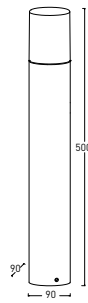

OS-MEDP50-30