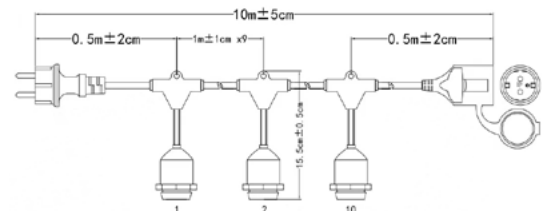

AE-GIR10-10

AE-GR610-10	max. 10 x 10 W	black	5902801281242
AE-GIR10-10	max. 10 x 10 W		5902801337017