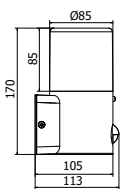

OS-COR0UAP-30