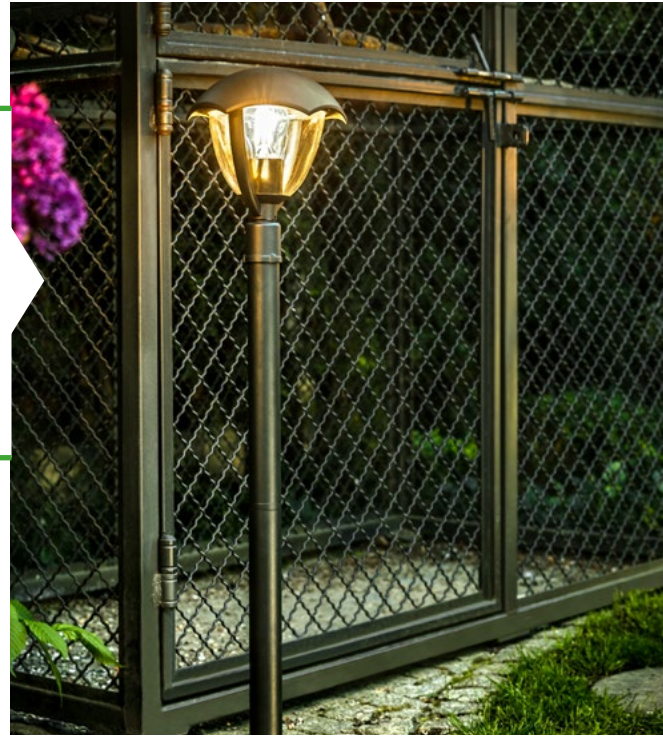

GRANDE

A house with a garden that surrounds it should form a coherent whole. That is why it is worth choosing products that make up a complete offer. GRANDE is such a comprehensive solution. It includes lower and upper sconces, high, medium and low posts. When you decide on such a solution, you can be sure about keeping the harmonious arrangement.

OS-GRA00P-00

NEW