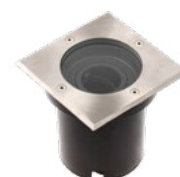

Garden full of
LIGHT

30
MARINA

32
VENTANA

34 **NEW**
RIVEN

37
CANTI

38
PARIS

41
TIAGO

42 **NEW**
GIRLANDA

44
DIEGO

46
MARMO

48
ALFA/ALFA MINI

51 **NEW**
BETA