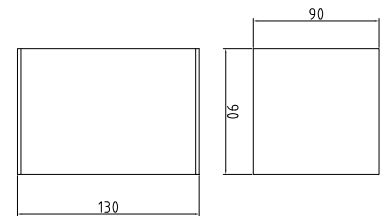

OS-LEN100OKG-30