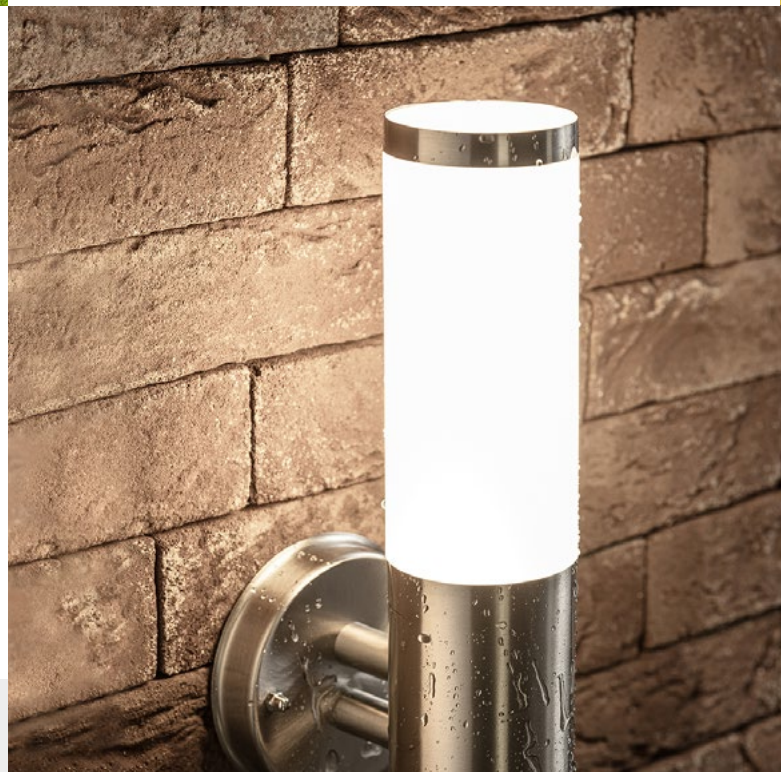

Milan will be perfect for arranging modern gardens. It will provide a pleasant atmosphere in the evening, and it will be an elegant decoration in the daytime.