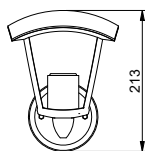

OS-MARINAUA-00