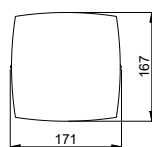

OS-MARINAP3-00