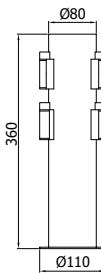

OS-CORP36G-30