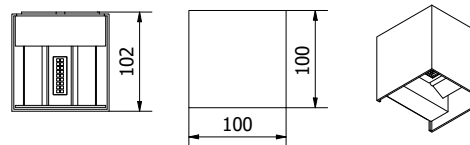

LD-MISS7WKC-NB
LD-MISS7WKS-NB