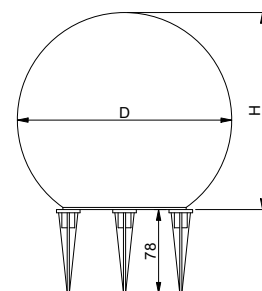

OS-MARMO38-00
OS-MARMO28-00
OS-MARMO25-00

Model	Power	Dimensions (mm)	Barcode
OS-MARMO25-00	max. 35 W	o250 x 230	5902801211294
OS-MARMO28-00		o280 x 250	5902801224706
OS-MARMO38-00		o380 x 350	5902801224683