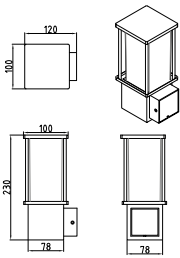

OS-KEMIOUA-30