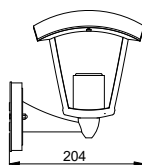

MARINA

A fixture is available in five variants that allow for interesting arrangements. Marina can be placed on lawns by paths, mounted on the wall of the building or hung on the ceiling with a chain. The design of the fixture fits perfectly into the atmosphere of gardens in restaurants and taverns, which are decorated by emission of a pleasant light.

OS-MARINAP3-00

OS-MARINAUA-00

OS-MARINADA-00				5902801205583
OS-MARINAUA-00				5902801205637
OS-MARINAP-00		max 20 W	black	5902801205798
OS-MARINAP3-00				5902801205804
OS-MARINAH-00				5902801205743