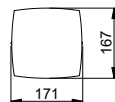

OS-MARINAP-00