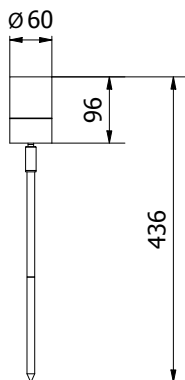

A portable garden fixture equipped with a 150 cm long power cable can be used occasionally in the garden or when organizing an outdoor party. An adjustable head makes it possible to change the angle of incidence of light.

Grazie can also serve as additional lighting that can be connected, for example, to posts equipped with power sockets, such as Largo or Corta.

OS-GRAZIEGU10-01
OS-GRAZIEGU10-20