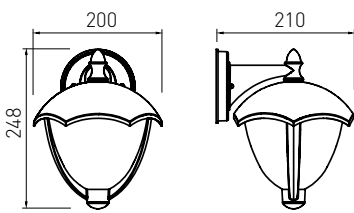

OS-GRA0DA-00