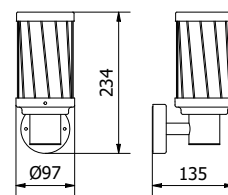

OS-KERTOUA-30

OS-KERTOUA-30	max. 12 W	grey	5902801227325
OS-KERTP40-30			5902801227455
OS-KERTP80-30			5902801227493