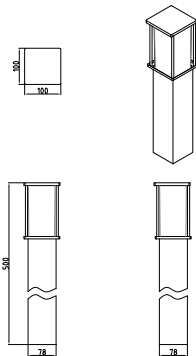

OS-KEMIP40-30