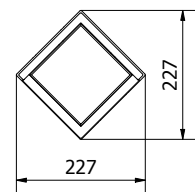

CANTI

A fixture designed for modern forms and economic solutions lovers. Canti has an integrated LED light source so there is no need to buy an additional light bulb. Thanks to the possibility of connecting a motion or twilight sensor, it will only turn on when it is necessary.

We can decorate a facade with an oval and square variant.

LD-CANTI12WOK-40	12 W	4000 K	1000 lm	black	5902801319648
LD-CANTI12WKW-40					5902801320583