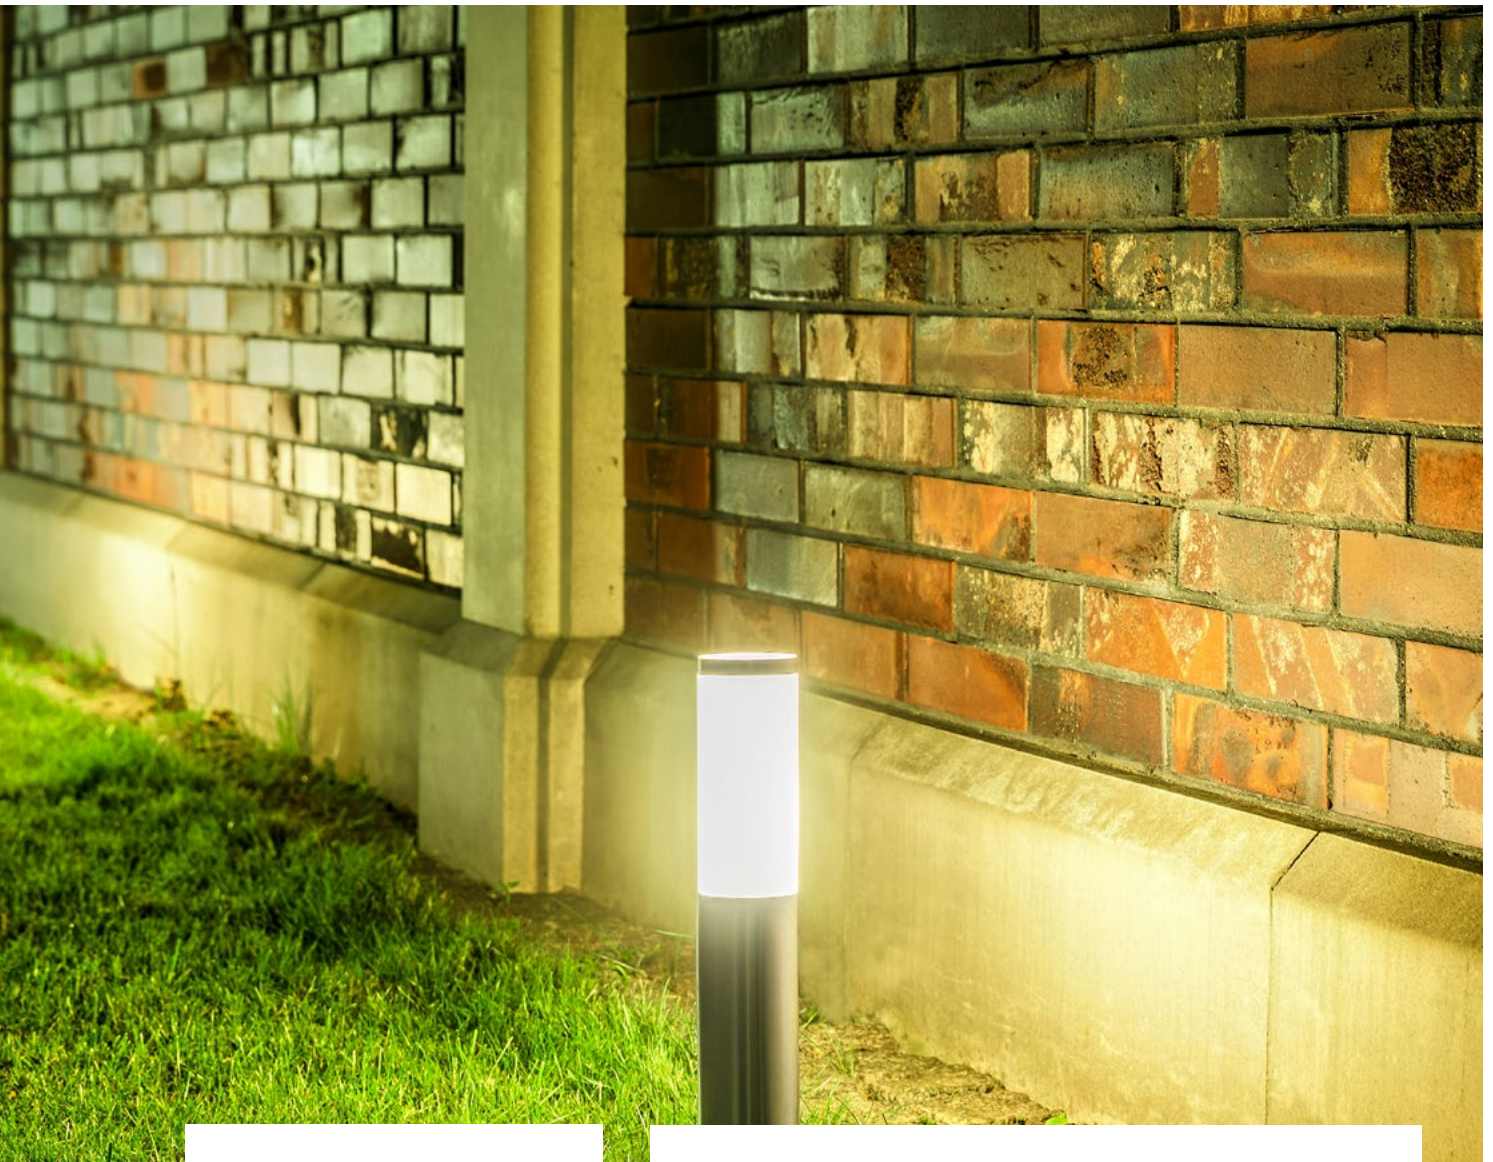

Milan will be perfect for arranging modern gardens. It will provide a pleasant atmosphere in the evening, and it will be an elegant decoration in the daytime.