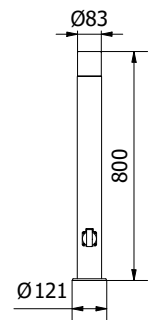

OS-CORP80G-30

OS-CORP40P-30*	max 25 W	grey	5902801337444
OS-COR0UAP-30*			5902801337376
OS-CORP40G-30			5902801227417
OS-CORP80G-30			5902801309113
OS-CORP80G-30			5902801336973