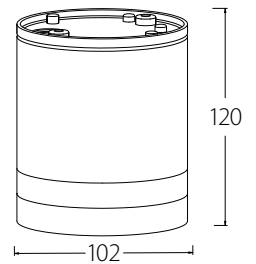

OS-RIV102OKG-30