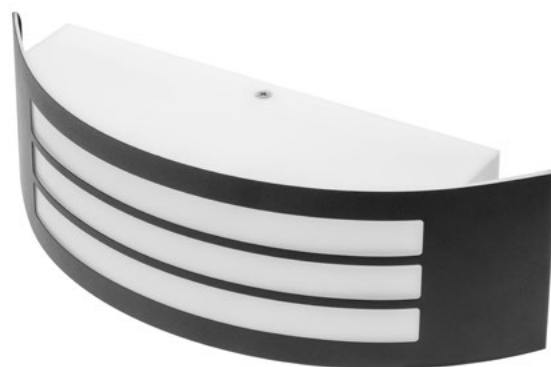

OS-ASTRITE27-20

OS-ASTRITE27-20	max 14 W	black	5901867190826
OS-ASTRITE27-80		inox	5901867190802