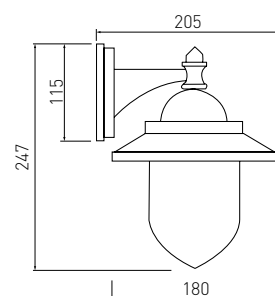

OS-TOS0DA-00
OS-TOS0DA-00

OS-TOS0DA-00	max 60 W	black	5901867199171
OS-TOS0DA-80		grey	5902801456718