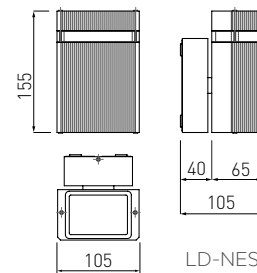

LD-NESSAGU10D-20

LD-NESSAGU10D-80

Nessa comes in one-way and two-way variants.

LD-NESSAGU10J-20

LD-NESSAGU10J-80

LD-NESSAGU10J-80
LD-NESSAGU10J-20

LD-NESSAGU10D-80
LD-NESSAGU10D-20

			
LD-NESSAGU10J-80	50 W	grey	5901867122230
LD-NESSAGU10J-20	50 W	black	5901867122254
LD-NESSAGU10D-80	max 2x 50 W	grey	5901867122193
LD-NESSAGU10D-20	max 2x 50 W	black	5901867122216