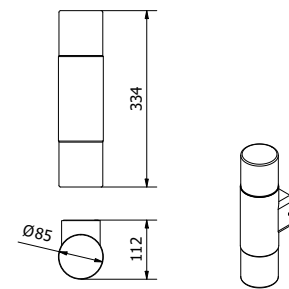

OS-CORDUA-30