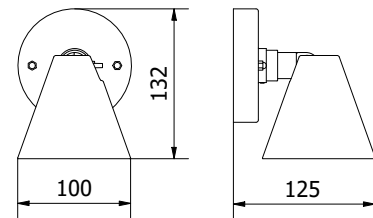

OS-USTIOUD-30

OS-USTIOUD-30	max 25 W	grey	5902801335327
OS-USTIP40-30			5902801335273
OS-USTIP80-30			5902801335396