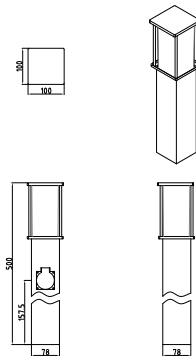

OS-KEMIP40G-30