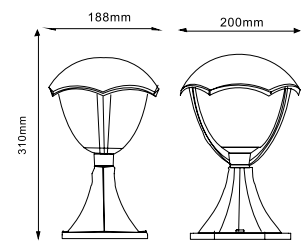

OS-GRA31P-00