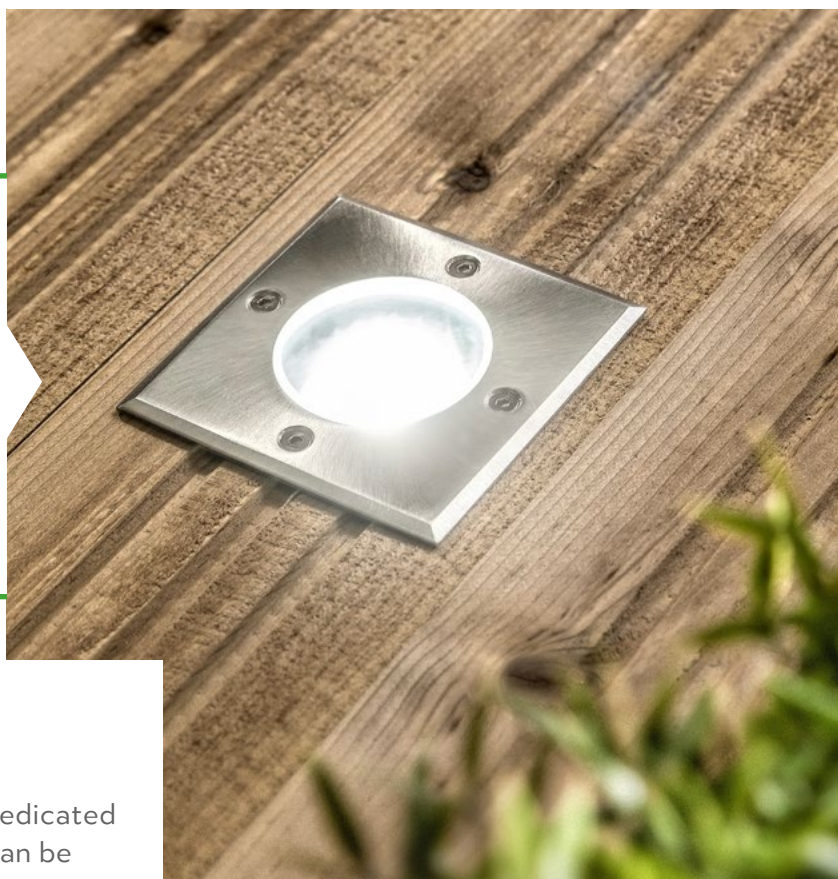

Marmo fixtures should preferably be placed on lawns where they provide soft, pleasant light.

ALFA / ALFA MINI

In-ground fixtures are almost a standard in illuminating garden and park passageways as well as driveways and terraces. You can be sure that the final result will be stunning when choosing ALFA fixtures. The fixtures with a larger and smaller diameter, in two shapes, round and square can be used in arrangements.