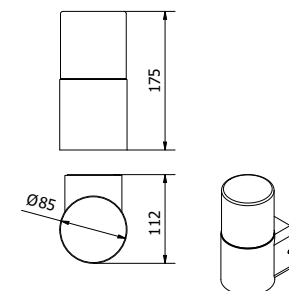

OS-COR0UA-30

OS-COR0UA-30	max 25 W	grey	5902801288951	
OS-CORDUA-30			5902801289002	
OS-CORP40-30			5902801288944	
OS-CORP80-30			5902801289088