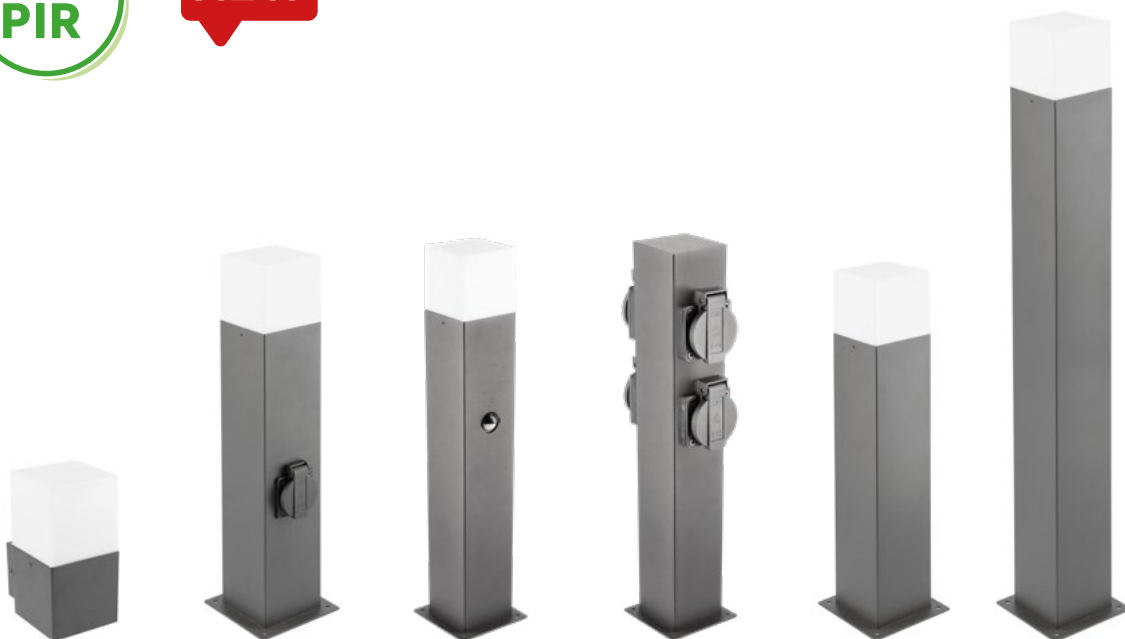

LARGO

Geometric forms are a hallmark of modern design that has been the most frequently chosen style by architects for many seasons. LARGO fixtures perfectly match modern arrangements of gardens and building facades. A milky cover made of polycarbonate effectively softens and disperses the light. Any light source with an E27 thread and power not exceeding 25 W can be used as a light source. Thanks to this, each user can adjust the intensity and colour temperature of the light to his own preferences.

NEW

OS-LARG0UA-30 OS-LARGP40G-30 OS-LARGP40P-30 OS-LARGP36G-30 OS-LARGP40-30 OS-LARGP80-30

Folder	W	Roomba	Barcode
OS-LARG0UA-30	max 15 W	grey	5902801335259
OS-LARGP40-30			5902801335686
OS-LARGP80-30			5902801335990
OS-LARGP40G-30			5902801336232
OS-LARGP36G-30			5902801337055
OS-LARGP40P-30*			5902801336997