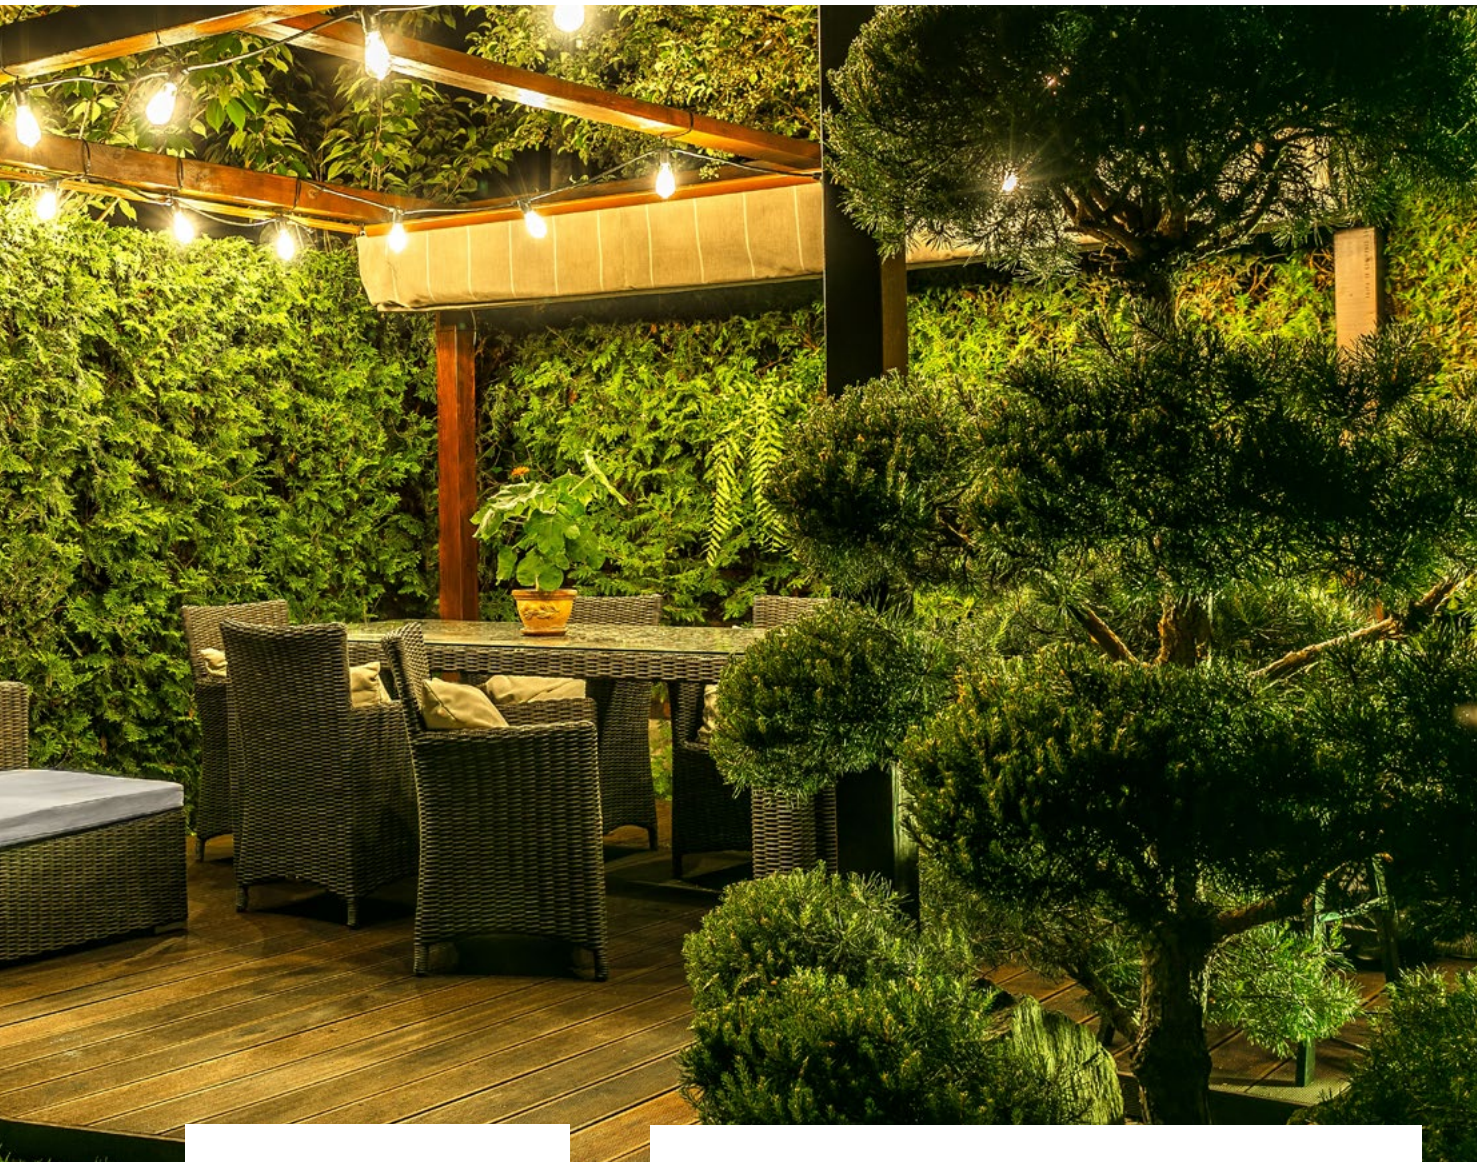

By combining several garlands (maximum 15), we get an amazing lighting effect and we give the surroundings a magic character.