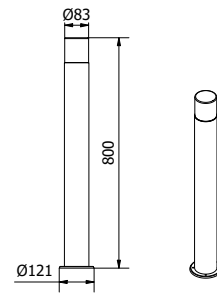

OS-CORP80-30