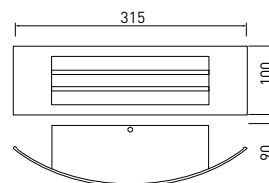

OS-ASTRITE27-80
OS-ASTRITE27-20

OS-ASTRITE27-20	max 14 W	black	5901867190826
OS-ASTRITE27-80		inox	5901867190802