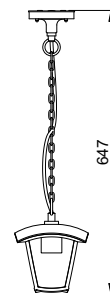

MARINA

A fixture is available in five variants that allow for interesting arrangements. Marina can be placed on lawns by paths, mounted on the wall of the building or hung on the ceiling with a chain. The design of the fixture fits perfectly into the atmosphere of gardens in restaurants and taverns, which are decorated by emission of a pleasant light.

OS-MARINAP3-00

OS-MARINAUA-00

OS-MARINADA-00				5902801205583
OS-MARINAUA-00				5902801205637
OS-MARINAP-00		max 20 W	black	5902801205798
OS-MARINAP3-00				5902801205804
OS-MARINAH-00				5902801205743