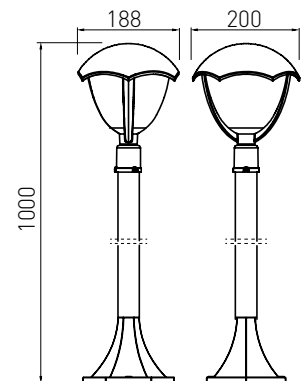

OS-GRA00P-00

OS-GRA0DA-00	max 60 W	black	5901867199133	
OS-GRA0UA-00			5901867199157	
OS-GRA00P-00			5901867199119	
OS-GRA31P-00			5902801337390