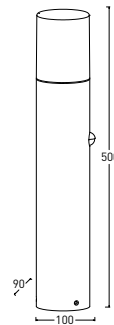

OS-MEDP50P-30

OS-MED0AU-30	max 15 W	grey	5902801337475
OS-MED0AUP-30*			5902801337406
OS-MEDP50-30			5902801363566
OS-MEDP50P-30*			5902801363542

Thanks to the use of the PIR motion sensor, paths in the garden will be illuminated only when necessary, thus saving electricity consumption. The PIR (infrared) motion sensor detects human body heat, and if it is within the detection range of the sensor, the device will work.