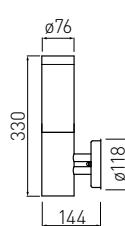

OS-MILA00A-00