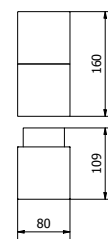

OS-LARG0UA-30