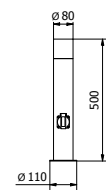

OS-LARGP40G-30
OS-LARGP40P-30
OS-LARGP36G-30