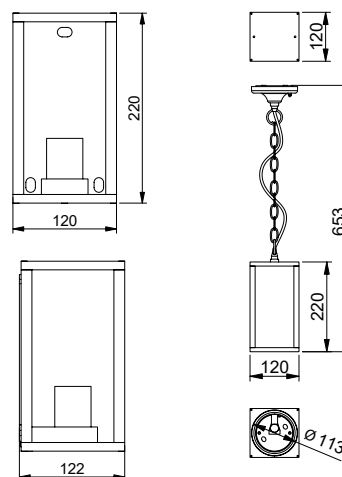

OS-VENTANAH-00

OS-VENTANAUA-00

OS-VENTANAH-00
OS-VENTANAUA-00

			
OS-VENTANAH-00	max 20 W	black	5902801225055
OS-VENTANAUA-00			5902801282423

Ventana can be hung on a decorative chain or mounted on a building wall.