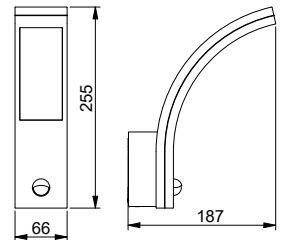

With a built-in, adjustable motion sensor, the light is switched on only when needed. The range of the sensor is 9 metres and its detection angle is 140 degrees.

LD-PAR10W40BC-00
LD-PAR10W40BC-10