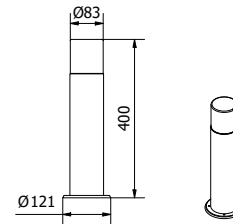

OS-CORP40-30