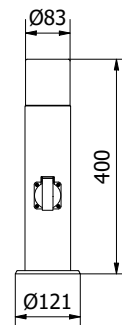

OS-CORP40G-30