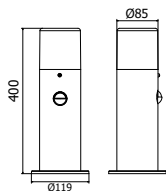

OS-CORP40P-30