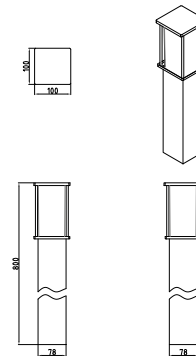

OS-KEMIP80-30