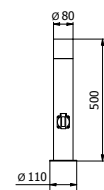

OS-LARGP40G-30
OS-LARGP40P-30
OS-LARGP36G-30