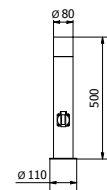

OS-LARGP40G-30
OS-LARGP40P-30
OS-LARGP36G-30